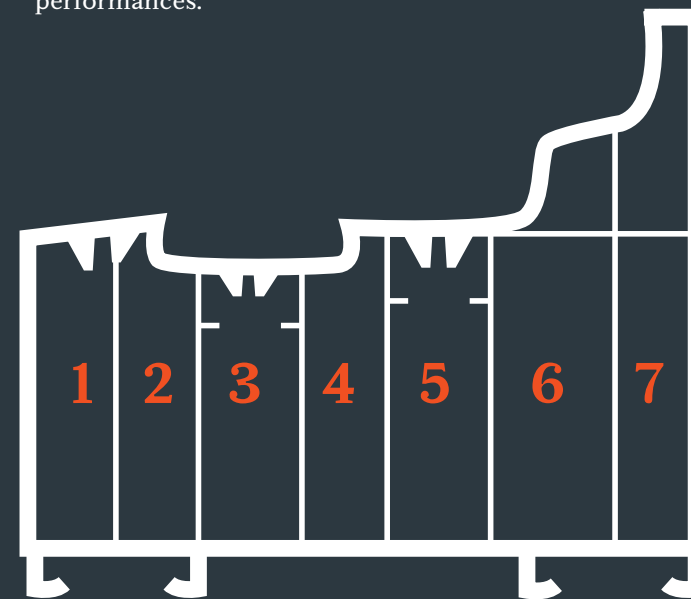

7 Chamber Design

Residence 7 has been engineered to meet current and anticipated future standards. Other window frames typically offer 3 or 5 chambers and are usually 70mm wide, R7 has 7 chambers and is 75mm wide, resulting in superior thermal, acoustic, strength and security performances.