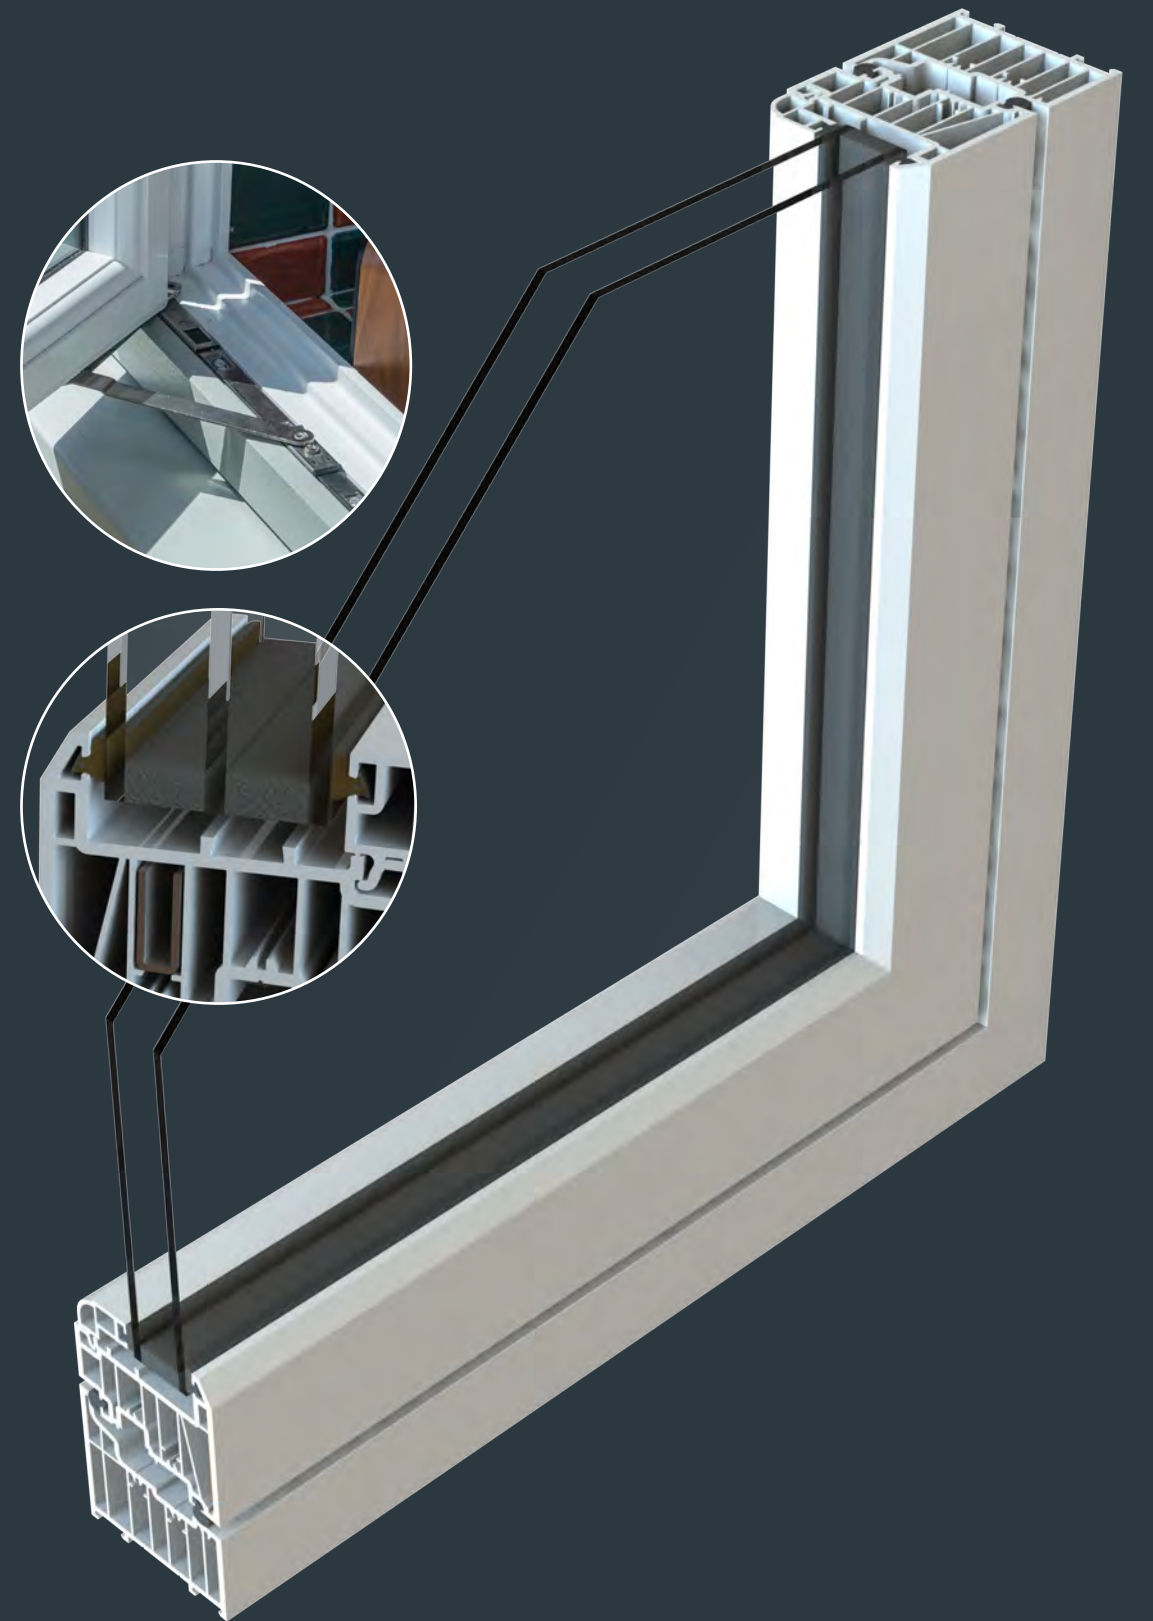

7 Chamber Design

Residence 7 has been engineered to meet current and anticipated future standards. Other window frames typically offer 3 or 5 chambers and are usually 70mm wide, R7 has 7 chambers and is 75mm wide, resulting in superior thermal, acoustic, strength and security performances.